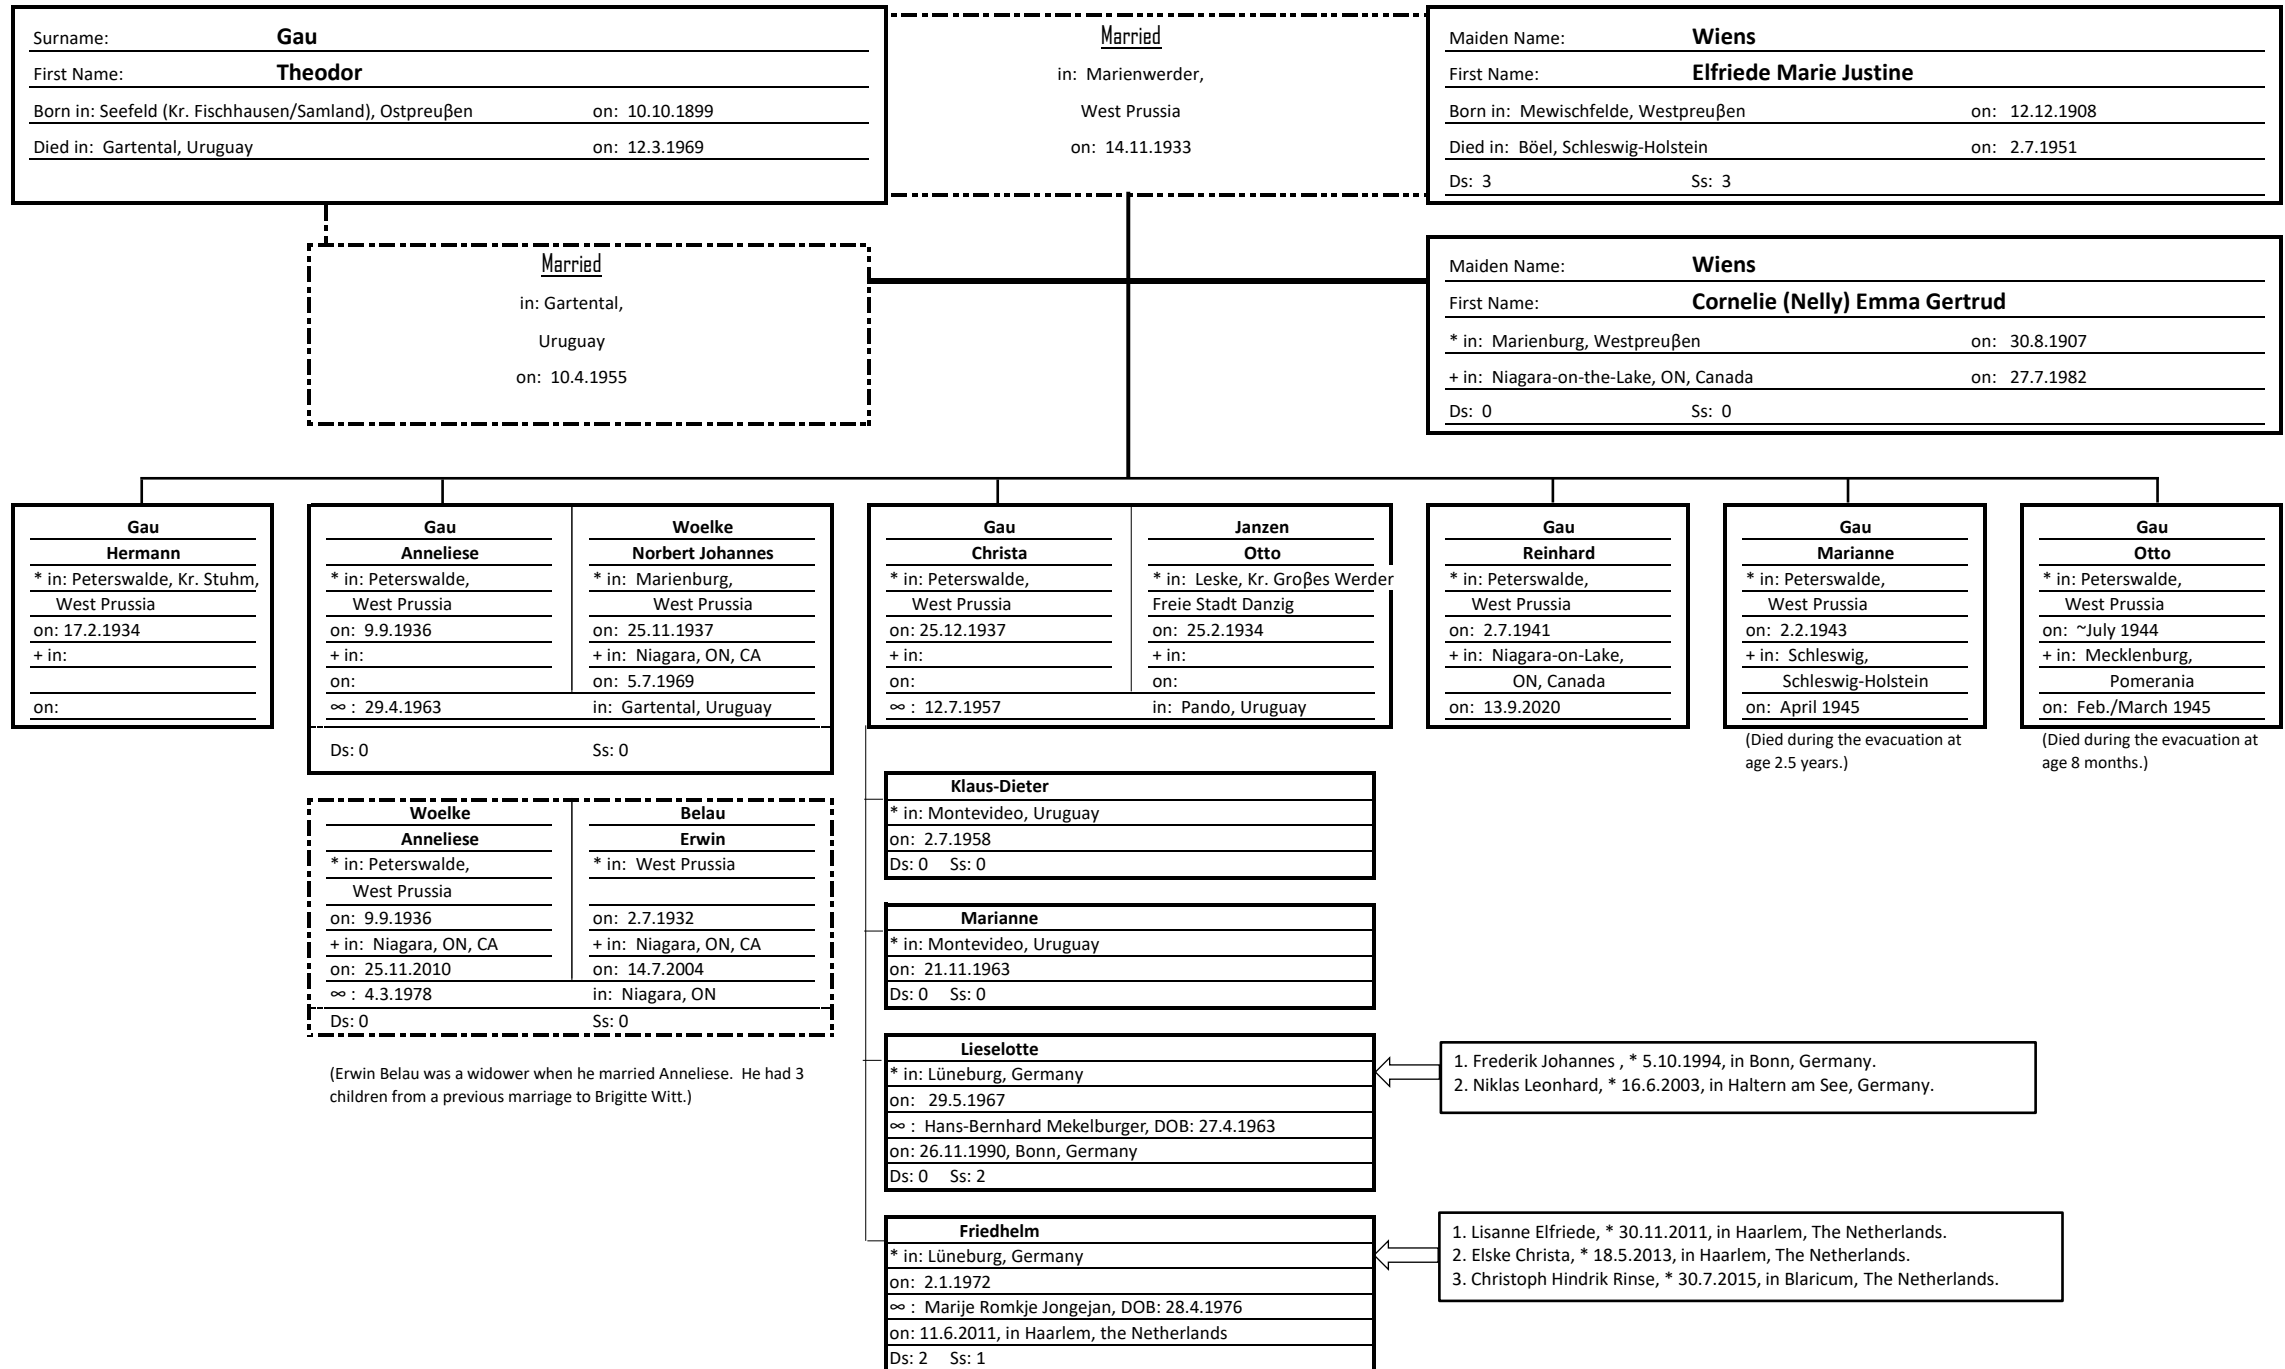

GENEALOGY

* = born
 + = died
 ∞ = married
 Ss = sons Ds = daughters

Format for dates: day/month/year

Updated: September 21, 2020