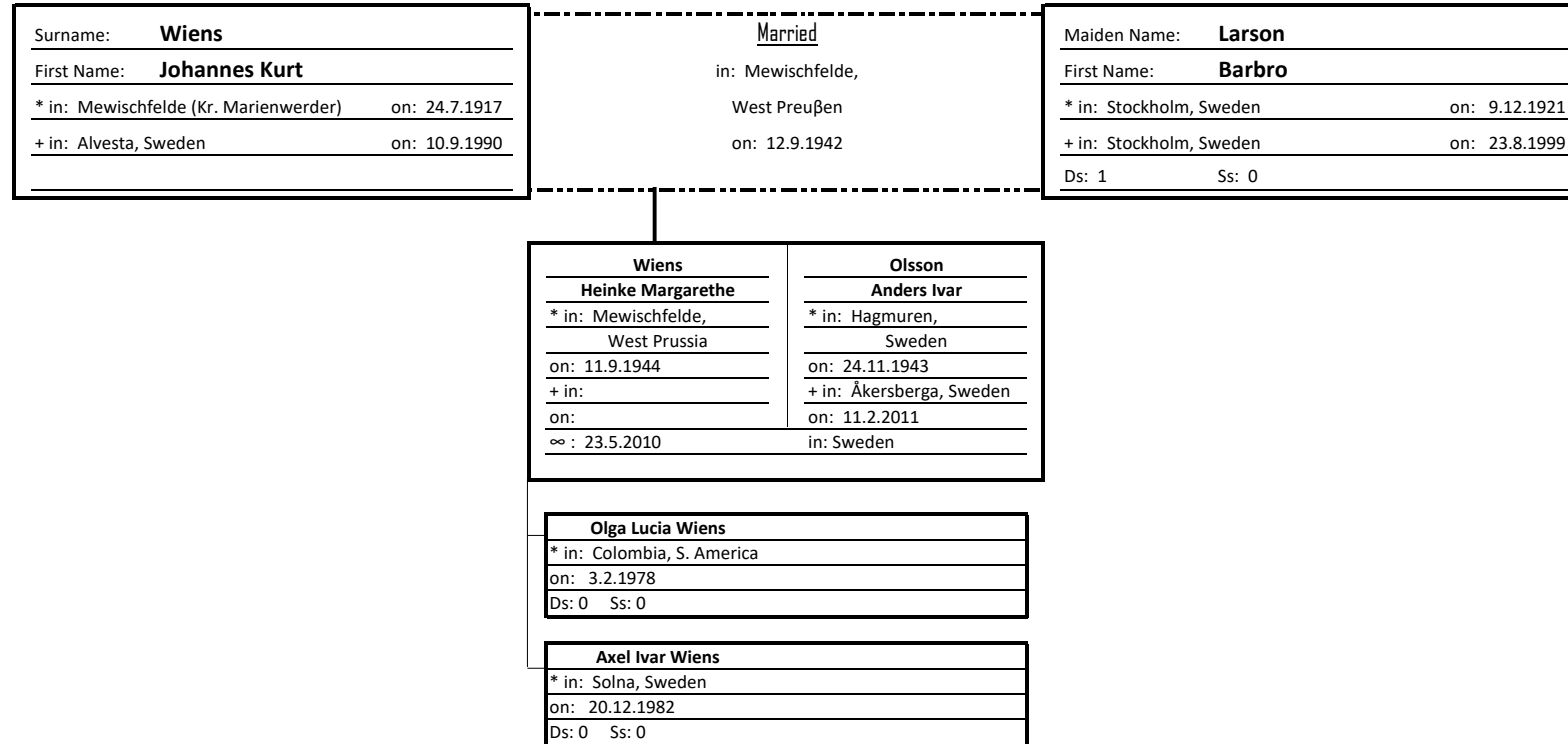

GENEALOGY

* = born
 + = died
 ∞ = married
 Ss = sons Ds = daughters

Format for dates: day/month/year

Updated: September 14, 2020